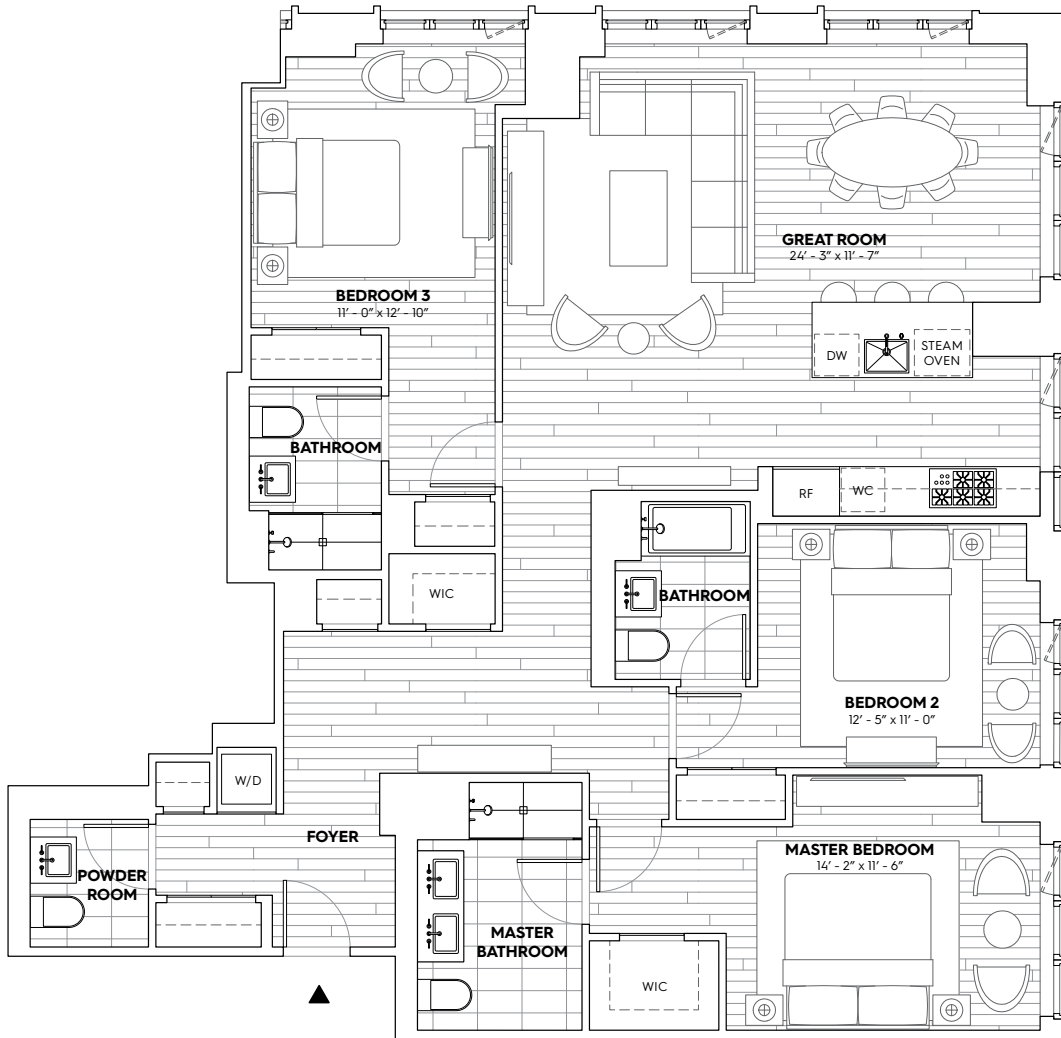

196
RESIDENCES
ORCHARD
CULTURE & CUISINE
NEW YORK

RESIDENCE
10C
4 BED/3.5 BATH
1,770 SQ. FT./164.44 SQ. M.