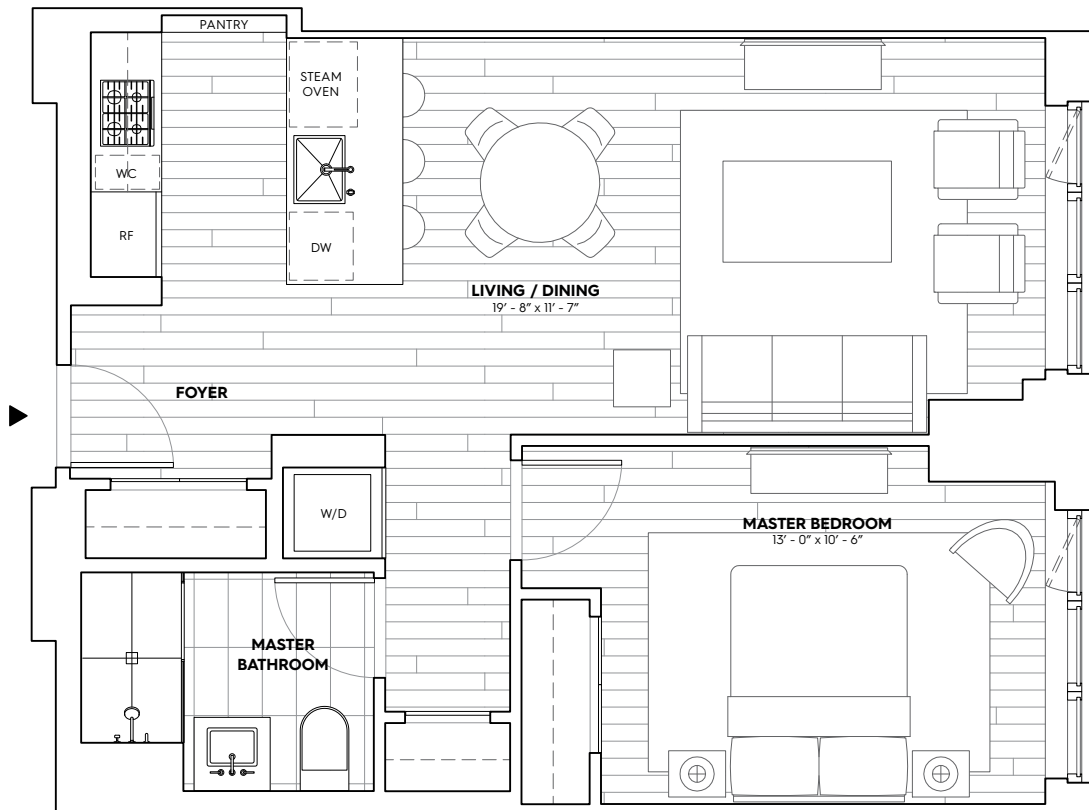

196
RESIDENCES
ORCHARD
CULTURE & CUISINE
NEW YORK

RESIDENCES
4-7C
1 BED/1 BATH
708 SQ. FT./65.78 SQ. M.