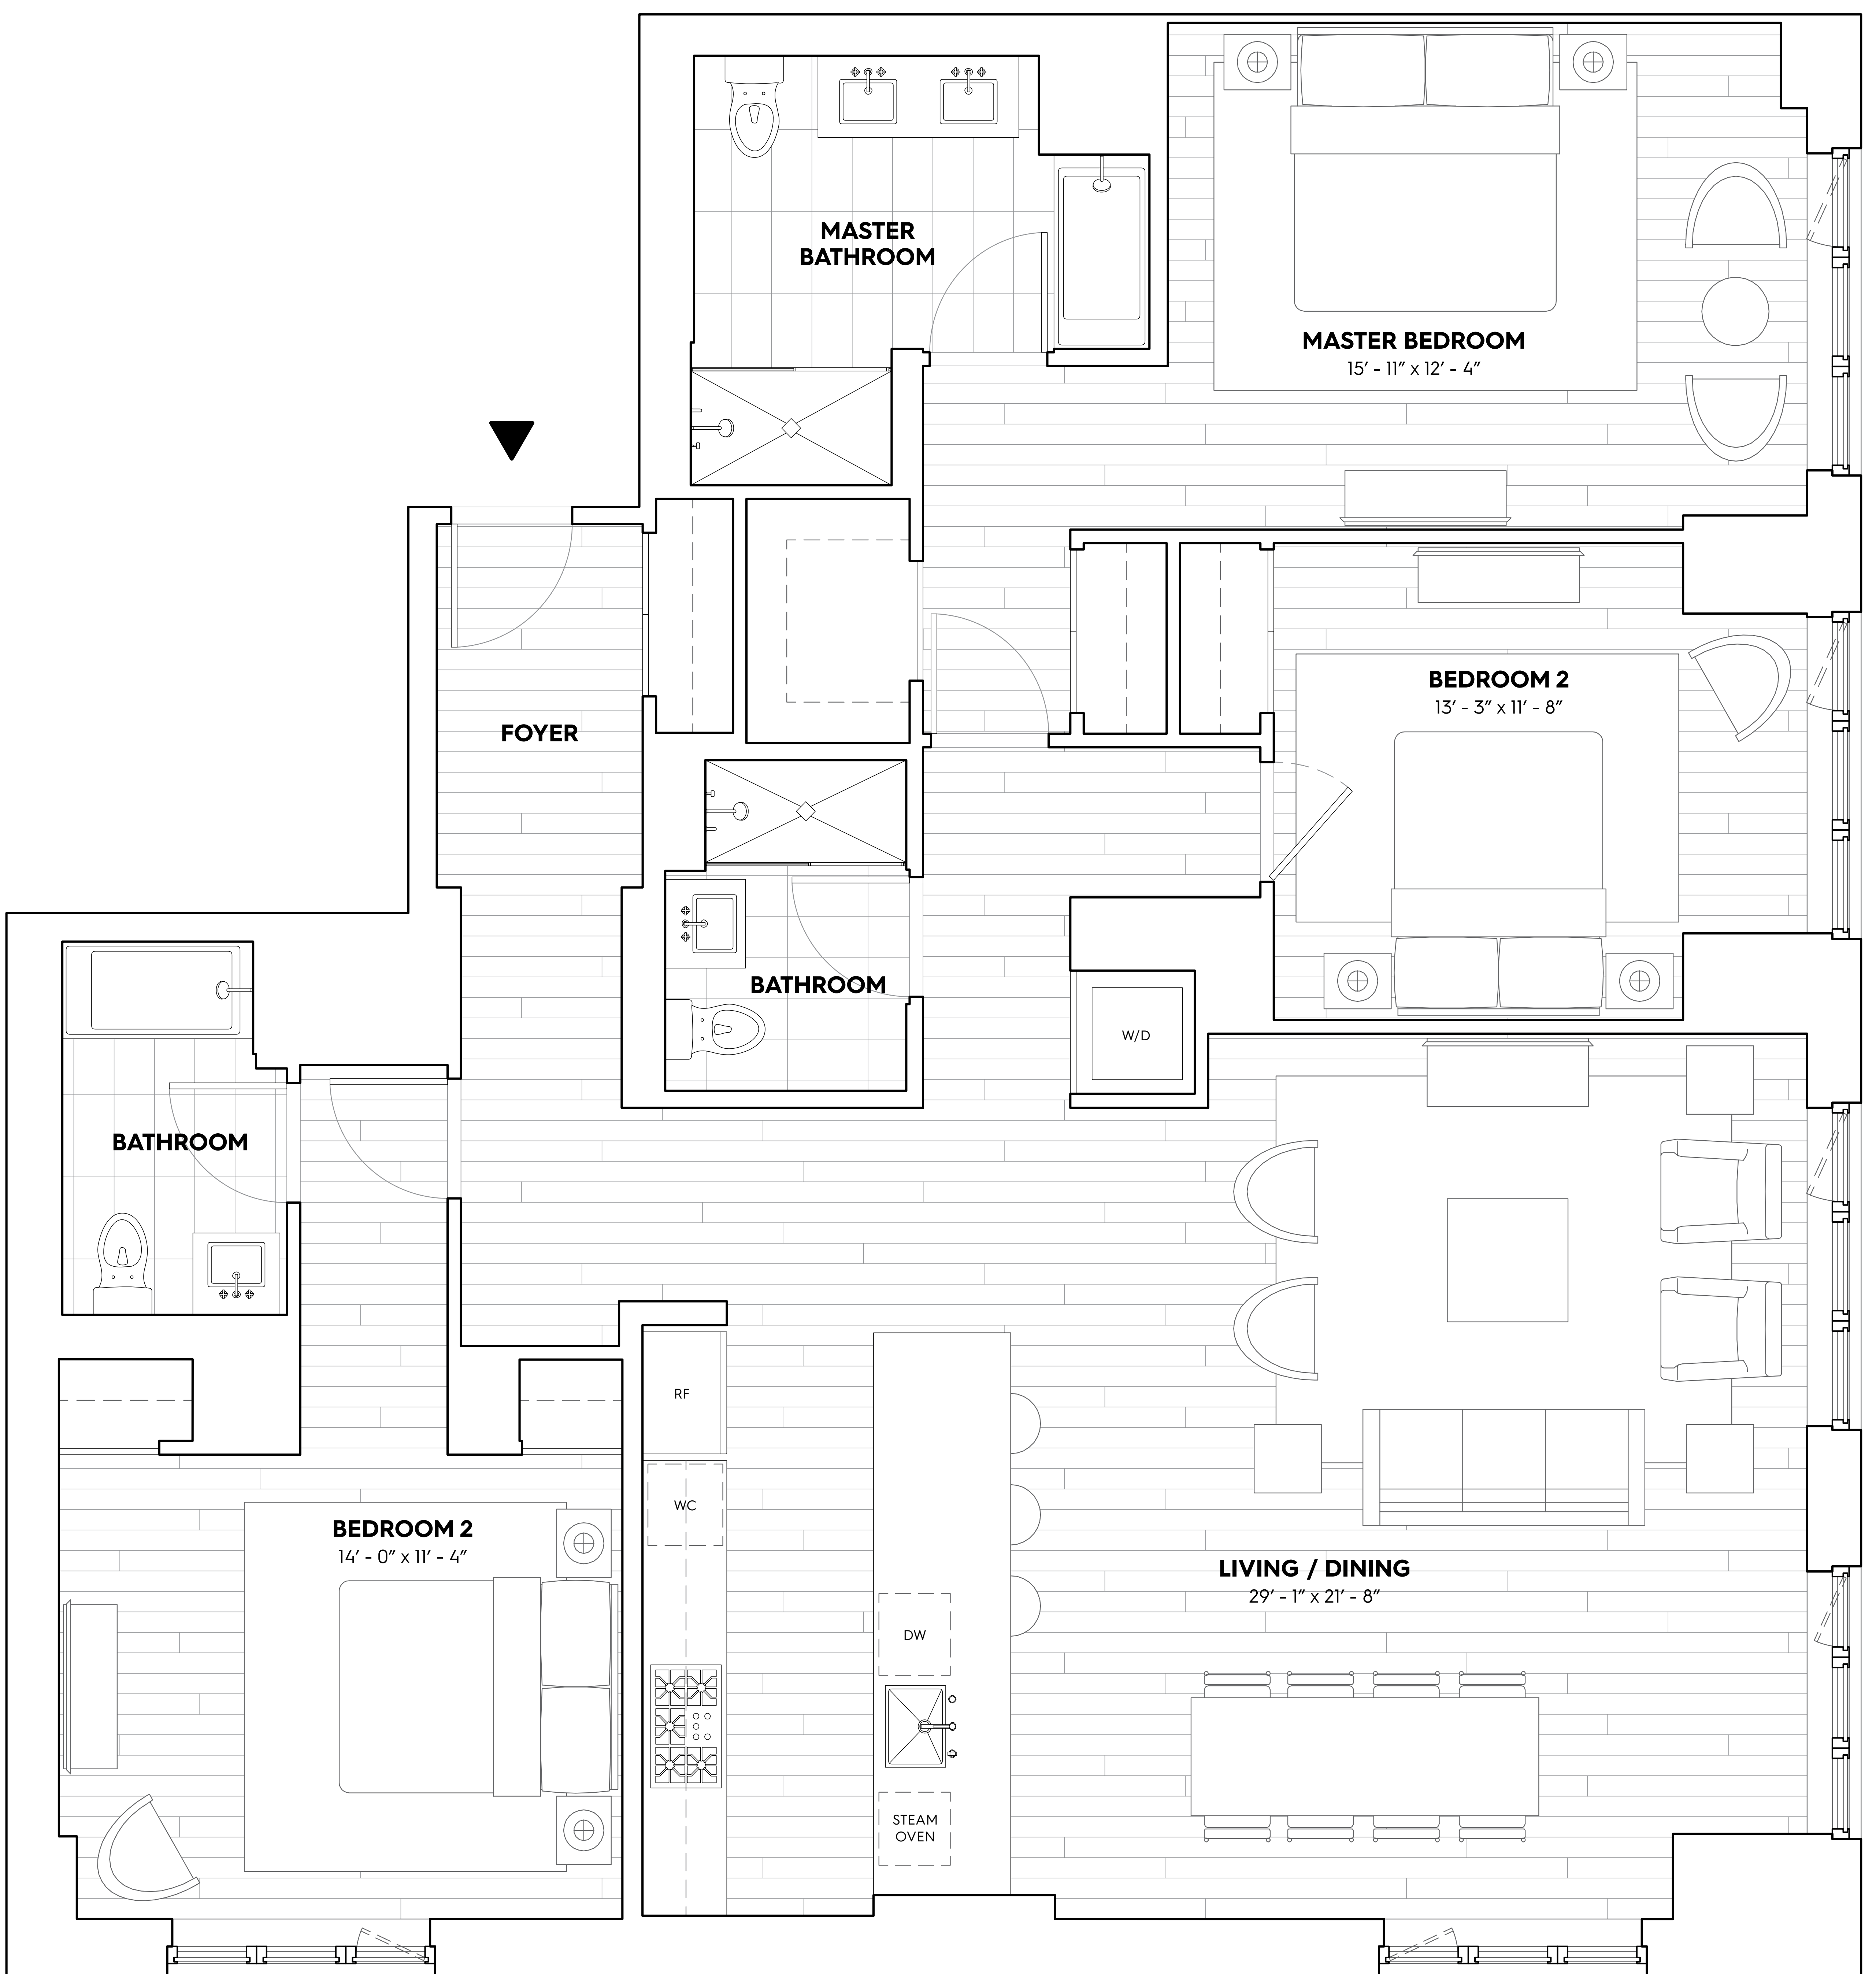

196
RESIDENCES
ORCHARD
CULTURE & CUISINE
NEW YORK

RESIDENCE
10A
3 BED/3 BATH
1,925 SQ. FT./178.84 SQ. M.

SCALE
0 1 2 4 8