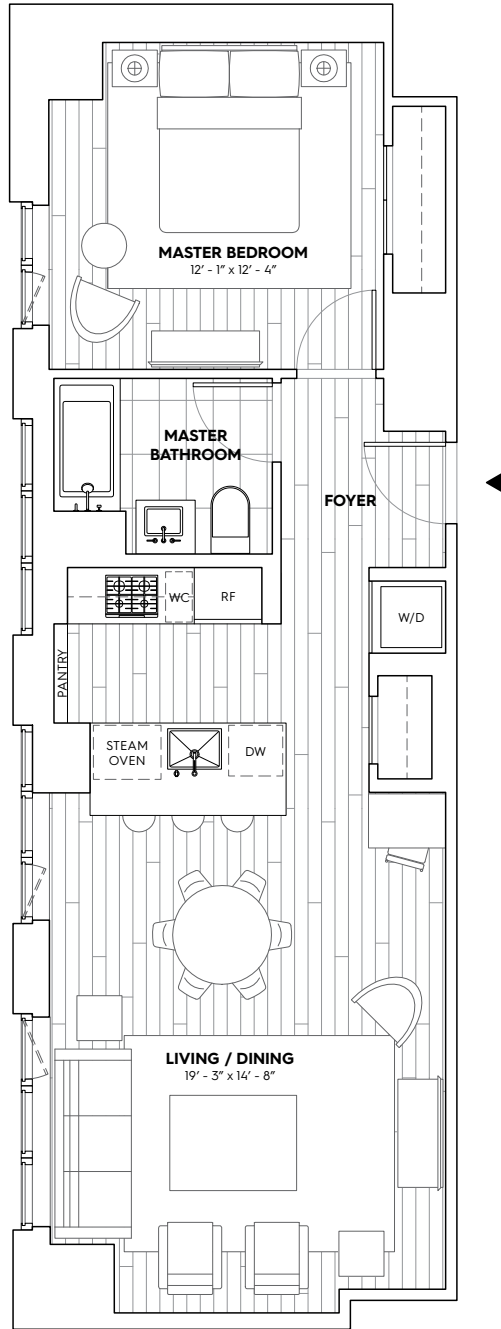

196
RESIDENCES
ORCHARD
CULTURE & CUISINE
NEW YORK

RESIDENCES
9-10G
1 BED/1 BATH
786 SQ. FT./73.02 SQ. M.