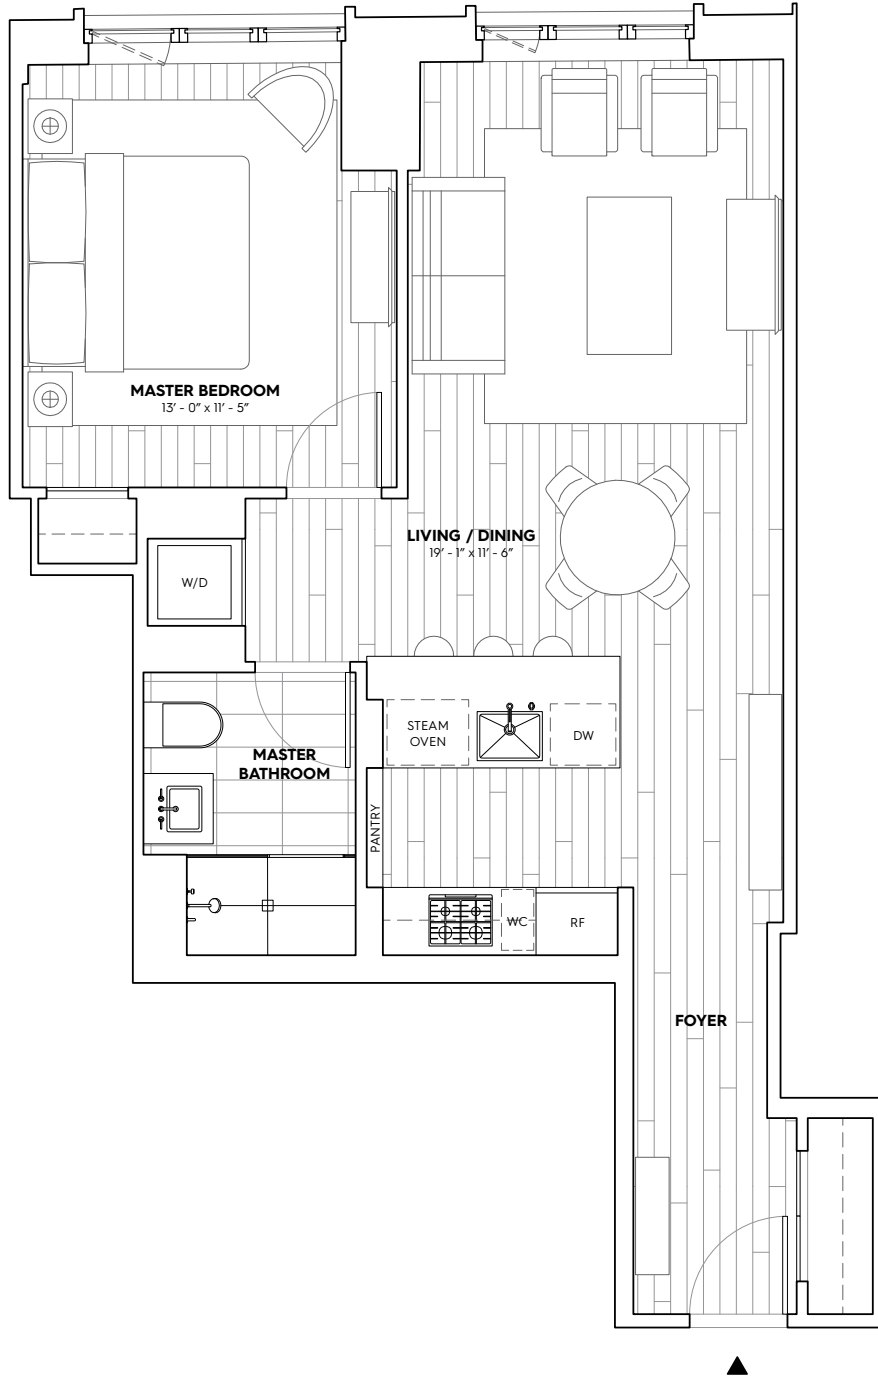

196
RESIDENCES
ORCHARD
CULTURE & CUISINE
NEW YORK

RESIDENCE
7J
1 BED/1 BATH
733 SQ. FT./68.10 SQ. M.

SCALE
0' 1' 2' 4' 8'