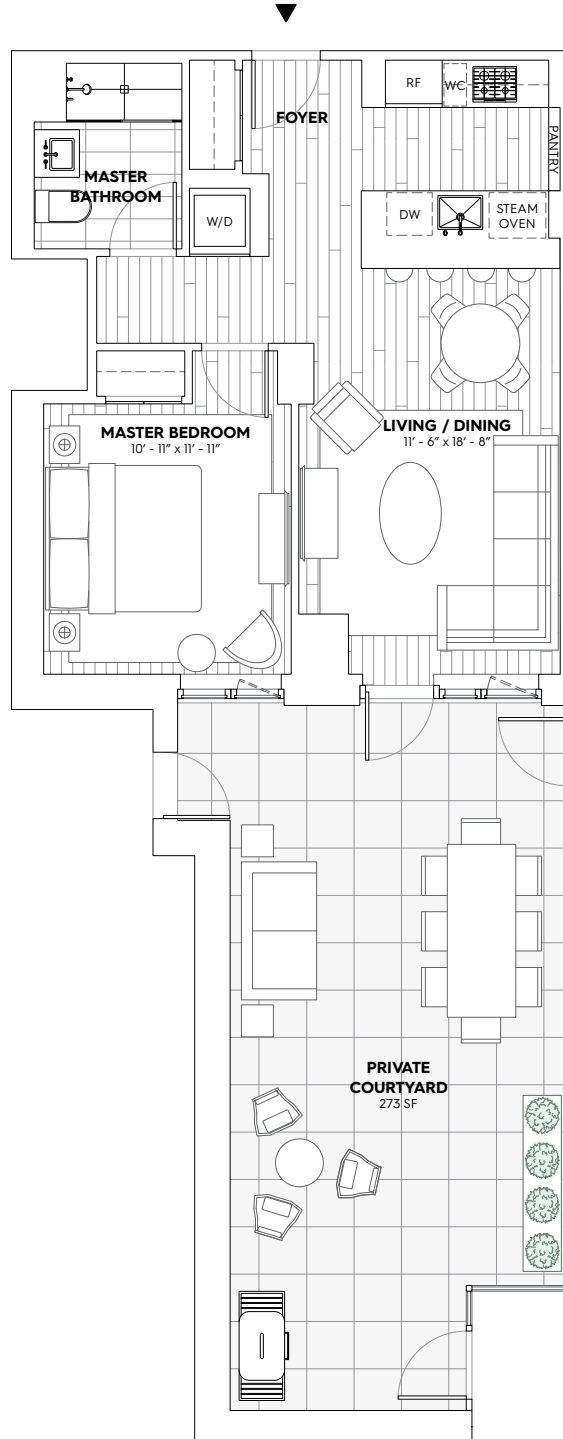

196
RESIDENCES
ORCHARD
CULTURE & CUISINE
NEW YORK

RESIDENCE
4Q
1 BED/1 BATH
686 SQ. FT./63.73 SQ. M.
COURTYARD 273 SQ. FT./25.36 SQ. M.