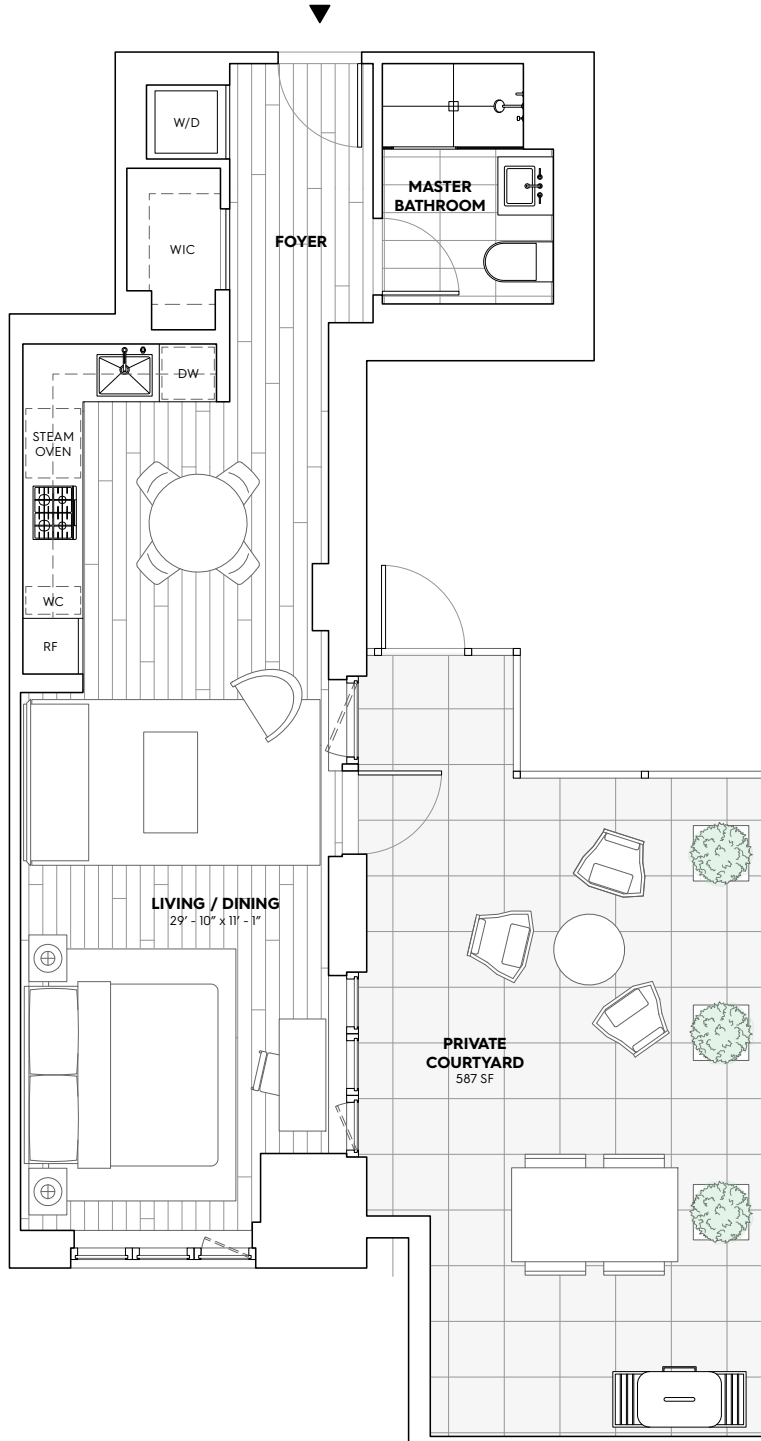

196
RESIDENCES
ORCHARD
CULTURE & CUISINE
NEW YORK

RESIDENCE
4P

STUDIO/1 BATH
609 SQ. FT./56.58 SQ. M.
COURTYARD 587 SQ. FT./54.53 SQ. M.