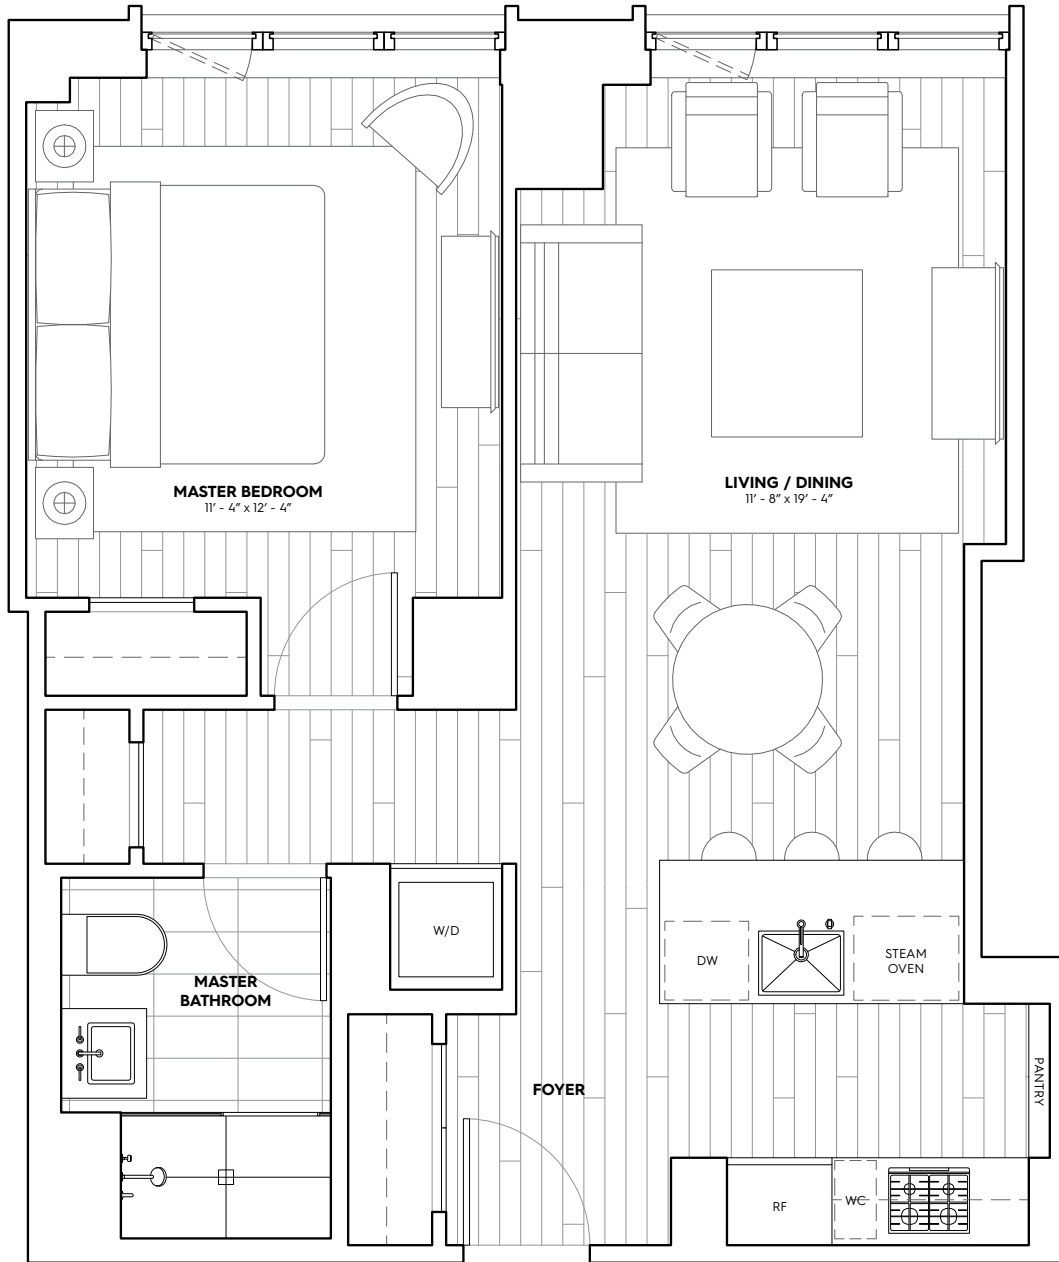

196
RESIDENCES
ORCHARD
CULTURE & CUISINE
NEW YORK

RESIDENCES
4-8E
1 BED/1 BATH
694 SQ. FT./64.47 SQ. M.