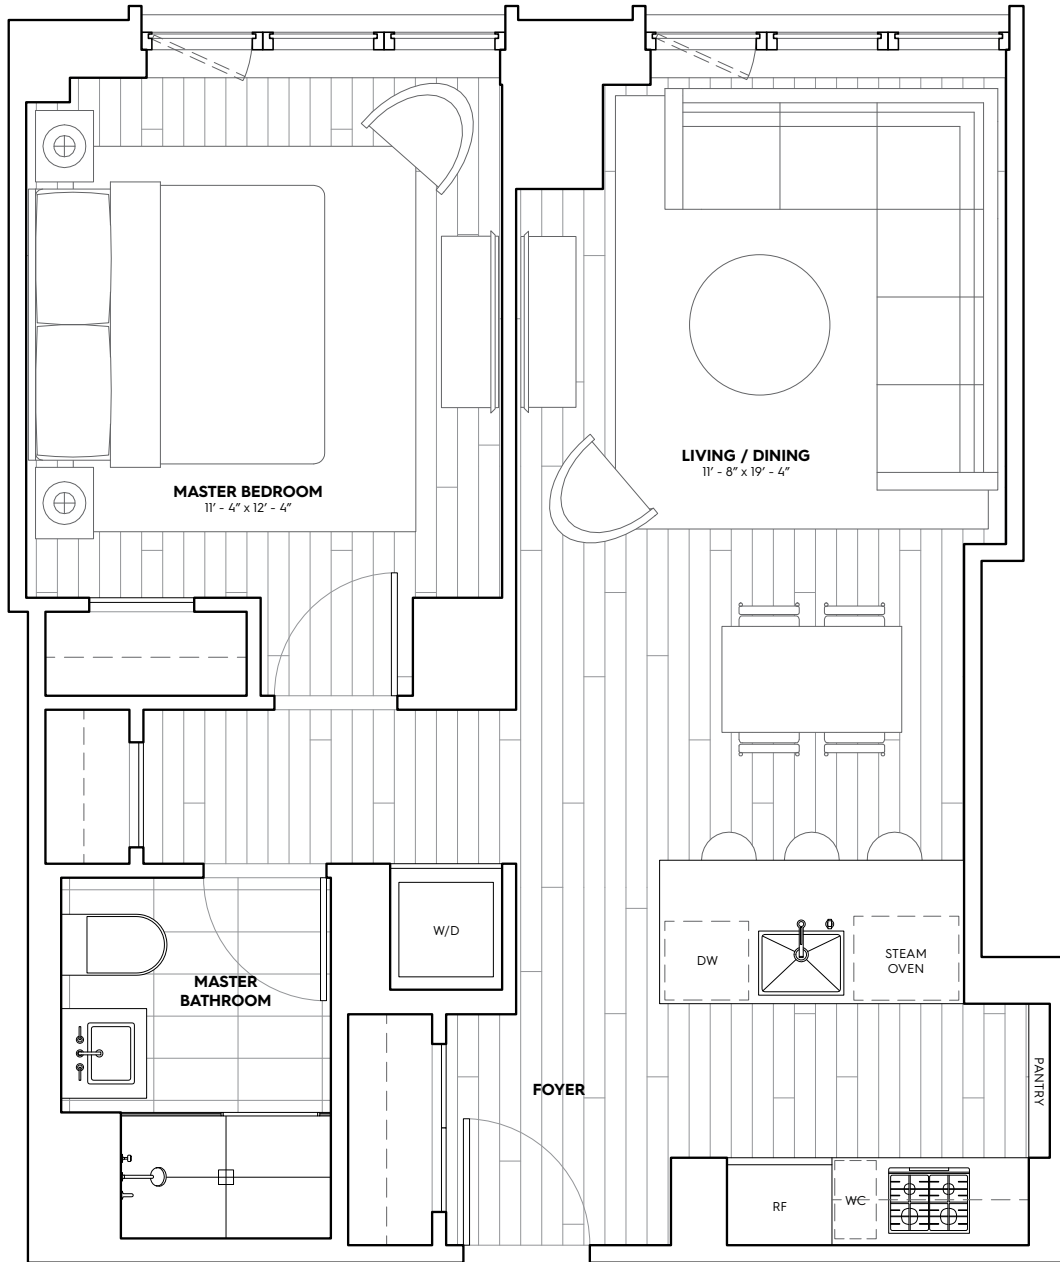

196
RESIDENCES
ORCHARD
CULTURE & CUISINE
NEW YORK

RESIDENCES
4-8E
1 BED/1 BATH
694 SQ. FT./64.47 SQ. M.