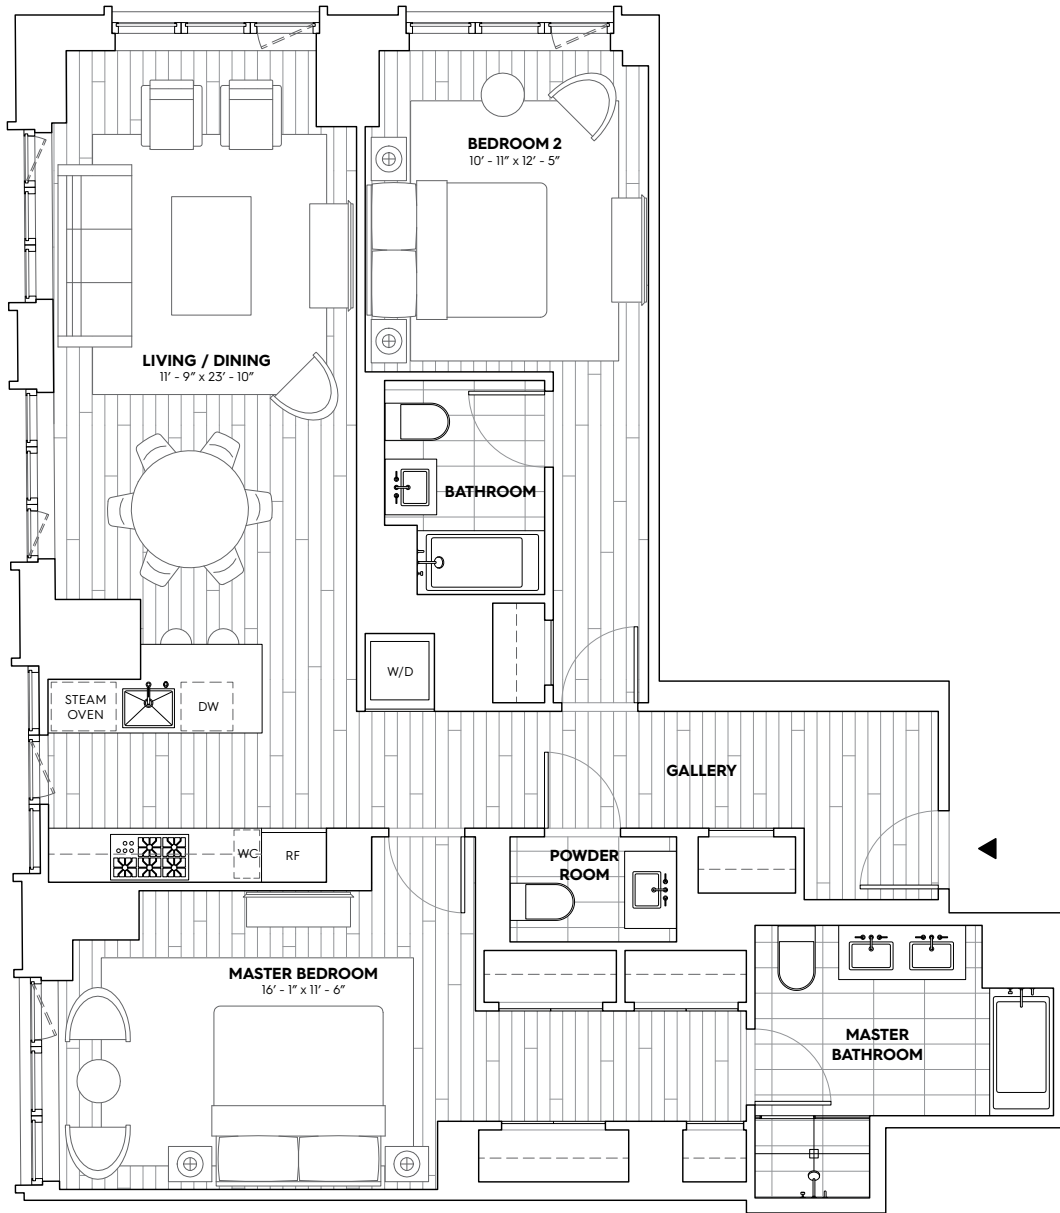

196
RESIDENCES
ORCHARD
CULTURE & CUISINE
NEW YORK

RESIDENCES
4-7H
2 BED/2.5 BATH
1,360 SQ. FT./126.35 SQ. M.