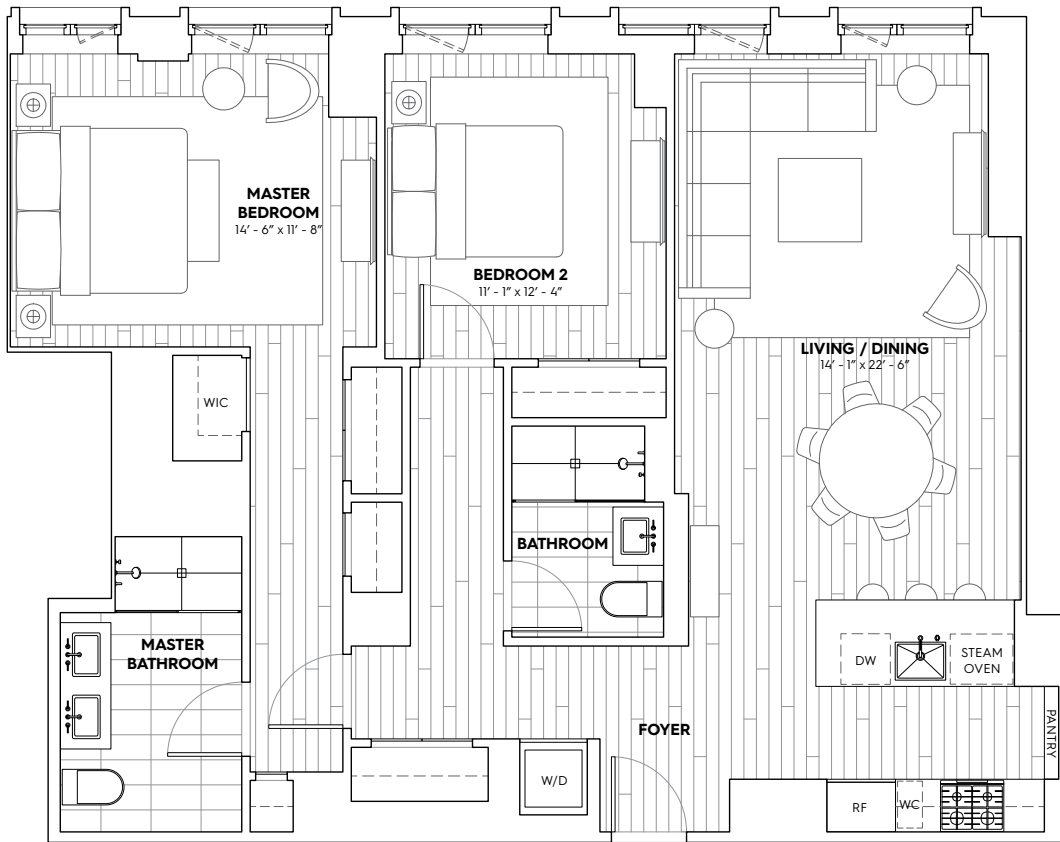

196
RESIDENCES
ORCHARD
CULTURE & CUISINE
NEW YORK

PENTHOUSE
11D
2 BED/2 BATH
1,289 SQ. FT./119.75 SQ. M.